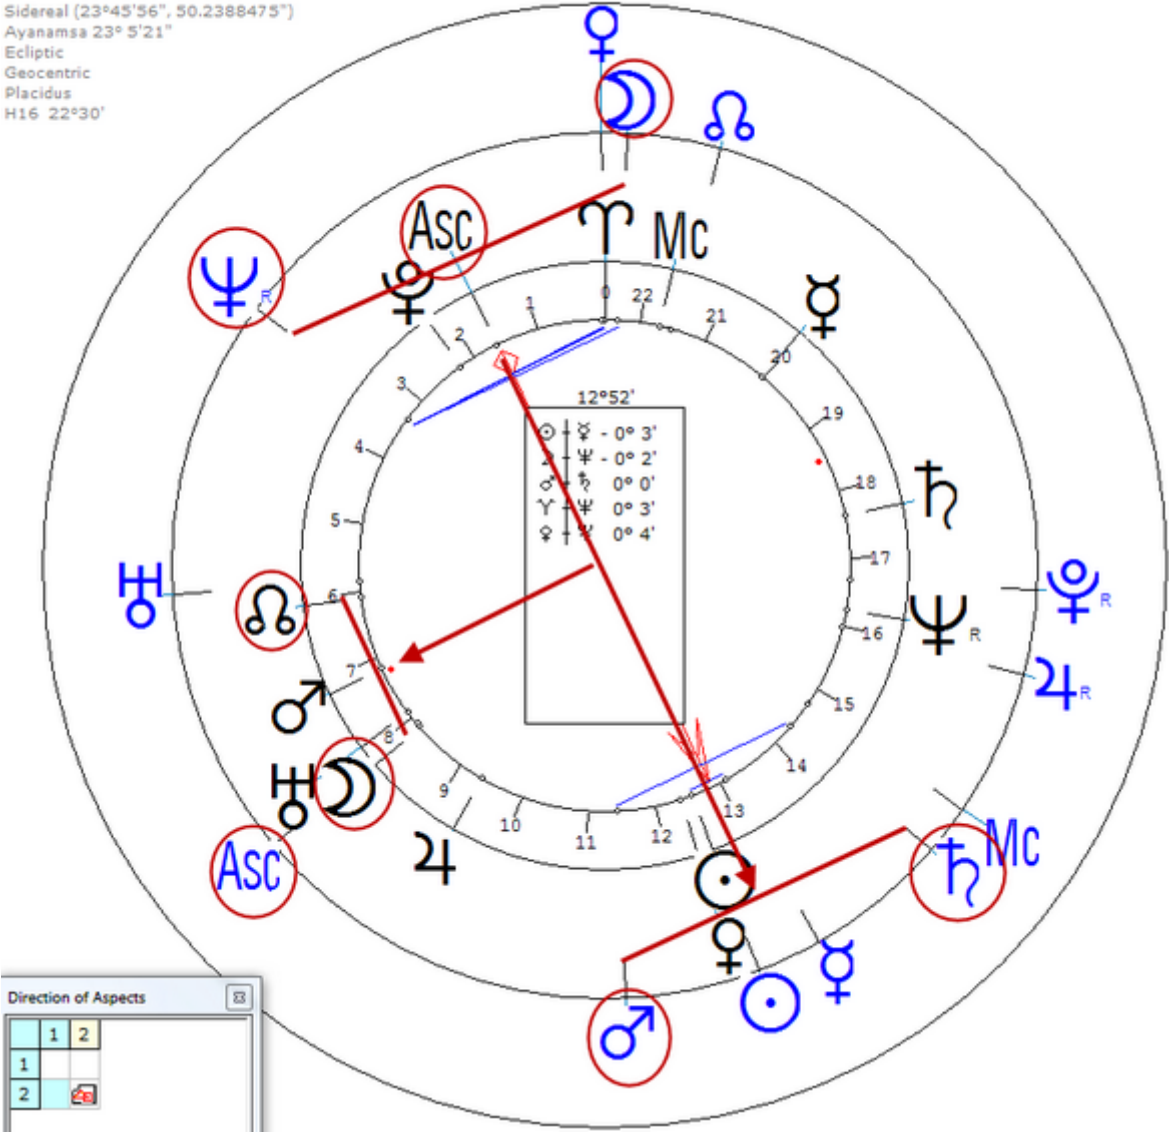

He killed himself by carbon monoxide poisoning on March 8, 2007 at about 11:30 PM or early on the morning of the 9th in Atkinson, NH.

Solar Return (Harmonic 16)

Solar $\♁/\♃$ = Solar $\♁/\♁$ (poisoning) = $\♁_n/\♁_n$

Delp, Brad
12 June 1951 Tue 6:00 (GMT-4) 42°31'40"N 70°55'45"W
Peabody, Massachusetts, USA
Sidereal (23°45'56", 50.2388475")
Ayanamsa 23° 5'21"
Ecliptic
Geocentric
Placidus
H16 22°30'